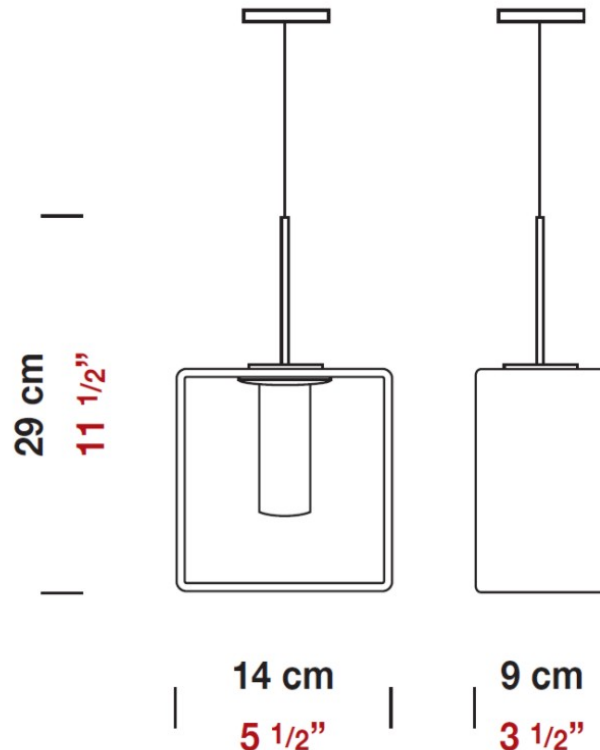

DOMINO SUSPENSION

D81048-BLK

PROJECT	
TYPE	
NOTES	
QUANTITY	
DATE	

GENERAL

Series: Domino
Brand: Panzeri
Division: Design
Mounting Type: Suspension
Mounting Location: Ceiling
Subcategory: Pendant

PHYSICAL

Length (mm): 140
Length (in): 5 1/2
Width (mm): 90
Width (in): 3 9/16
Height (mm): 290
Height (in): 11 7/16
Max. Overall Height (mm): 2290
Max. Overall Height (in): 90 3/16
Weight (kg): 1.23
Weight (lbs): 2.71
Diffuser: Black Blown Glass

ELECTRICAL

Number of Lamps: 1
Lamp Type: LED Retrofit / Halogen
Bulb Included: Bulb Not Included
Total Output Wattage (W): 13 / 60
Max. Wattage Per Lamp (W): 13 / 60
Lamp Base: G9

LED

OPTICAL

RATINGS AND CERTIFICATIONS

Certified By: CSA Certified to UL and CSA Standards
IP rating: IP20