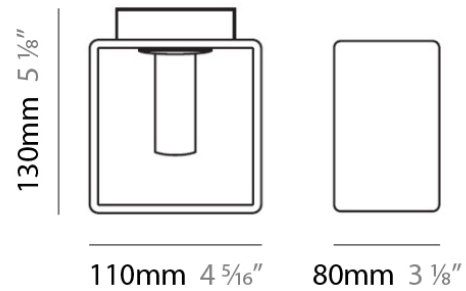

DOMINO SURFACE

D82033-WHI

PROJECT	
TYPE	
NOTES	
QUANTITY	
DATE	

GENERAL

Series: Domino
Brand: Panzeri
Division: Design
Mounting Type: Surface
Mounting Location: Ceiling
Subcategory: Ambient

PHYSICAL

Shape: Rectangle
Length (mm): 110
Length (in): 4 ⁵/₁₆
Width (mm): 80
Width (in): 3 ¹/₈
Height (mm): 130
Height (in): 5 ¹/₈
Extension (in): 5 ¹/₈
Light Distribution: Direct / Indirect
Weight (kg): 1.23
Weight (lbs): 2.71
Diffuser: Matte White Blown Glass
Fixture Material: Glass / Aluminum

ELECTRICAL

Number of Lamps: 1
Lamp Type: LED Retrofit / Halogen
Lamp Shape: T4
Bulb Included: Bulb Not Included
Total Output Wattage (W): 13 / 60
Max. Wattage Per Lamp (W): 13 / 60
Lamp Base: G9
Input Voltage (V): 120

LED

OPTICAL

RATINGS AND CERTIFICATIONS

Certified By: CSA Certified to UL and CSA Standards
IP rating: IP20